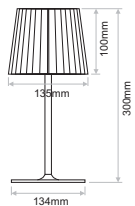

Rechargeable 

IP54

Code	Colour	Watt	CCT - Lumen	Battery	Voltage	Dimensions	IP Rate
TAB.003	Black	2W	3000K - 183lm	1x2600mAh Li-Ion, 3.7V	5VDC	135mm x (H)300mm	IP54
TAB.004	White						

Charging time:
3hrs (5V/1A)